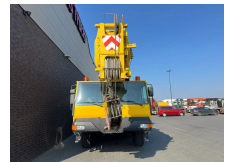

+31 488 74 54 74
info@geurtstrucks.com

Buskesdries 14
6673 DP,
Andelst
netherlands

Liebherr LTM 1100/2 KRAAN/KRAN/CRANE/GRUA

General-specifications

Id	1790027
Make	Liebherr
Type	LTM 1100/2 KRAAN/KRAN/CRANE/GRUA
Year	2004
Mileage	153.855 km
Construction	All terrain crane

Technical-specifications

First registration date	11-02-2004
Fuel	Diesel
Vehicle identification number	5395
Lifting height	5.200 cm
Lifting capacity	100.000 kg

€ On request

Extras

Central greasing