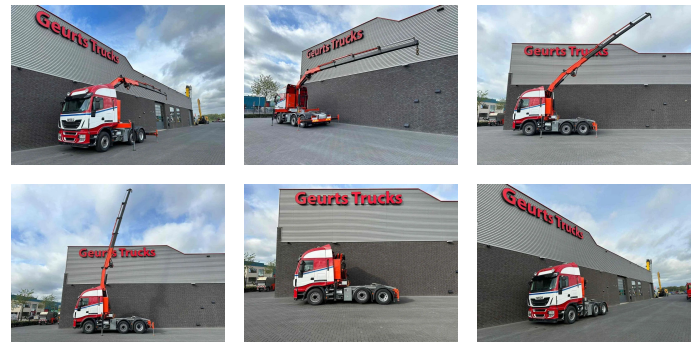

+31 488 74 54 74
info@geurtstrucks.com

Buskesdries 14
6673 DP,
Andelst
netherlands

Iveco 6X2 + FASSI F235AXP.24 KRAAN/KRAN/CRANE/GRUA

General-specifications

Id	1789972
Make	Iveco
Type	6X2 + FASSI F235AXP.24 KRAAN/KRAN/CRANE/GRUA
Year	2014
Mileage	725.912 km
Construction	Standard tractor

Technical-specifications

First registration date	01-04-2014
Transmission	Automatic
Vehicle identification number	6069
Axle configuration	6x2
Axle count	3
Weight	13.083 kg
Cylinder count	6
Wheelbase	430
Lifting height	1.660 cm
Lifting capacity	6.150 kg

€ On request

Extras

Air conditioning	Heavy duty engine brake
Air suspension	Low-noise
Aluminium fuel tank	PTO
Anti-lock braking system	Refrigerator
Central locking	Roof spoiler
Cruise control	Sleeper cab
Electrically adjustable door mirrors	Stability control
Electrically operated windows	Visor