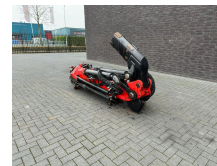

Technical-specifications

€ On request