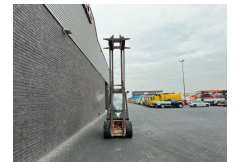

+31 488 74 54 74
info@geurtstrucks.com

Buskesdries 14
6673 DP,
Andelst
netherlands

Linde VORKHEFTRUCK/GABELSTAPLER/FORKLIFT

General-specifications

| | |
|---------------------|------------------------------------|
| Id | 1789967 |
| Make | Linde |
| Type | VORKHEFTRUCK/GABELSTAPLER/FORKLIFT |
| Year | 1996 |
| Construction | Forklift truck |

Technical-specifications

| | |
|-------------------------|----------|
| Weight | 4.370 kg |
| Lifting capacity | 2.500 kg |

€ On request

Extras