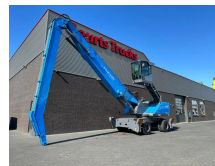

+31 488 74 54 74
info@geurtstrucks.com

Buskesdries 14
6673 DP,
Andelst
netherlands

Fuchs MHL 350 MATERIAL HANDLER/UMSCHLAGBAGGER/OVERSLAGKRAAN

General-specifications

Id	1789869
Make	Fuchs
Type	MHL 350 MATERIAL HANDLER/UMSCHLAGBAGGER/OVERSLAGKRAAN
Construction	Material handler

Technical-specifications

Fuel	Diesel
Vehicle identification number	395
Weight	37.000 kg
Cylinder count	6

€ On request

Extras

Central greasing