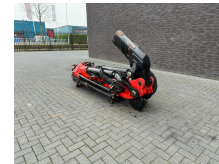

Technical-specifications

€ Op aanvraag