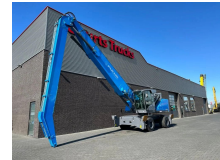

Extra's

Centrale smering