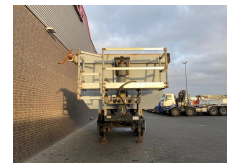

Extra's

ABS

SAF-Assen

Liftas